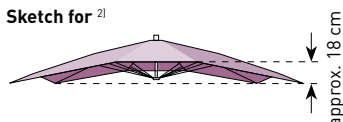

Sketch for ²⁾

¹⁾ On windy locations (upwind, sloping sites and so on) additional pedestal weight may be required (Do not use granite base; Pedestal DMZ411 requires 2 sets of concrete slabs).

²⁾ The canopy is vaulted, so that the corner spokes are 9 - 18 cm lower than the centre spokes (cf. sketch).

³⁾ Note: The 3 metre-side is the broadside of the parasol (cf. sketch).